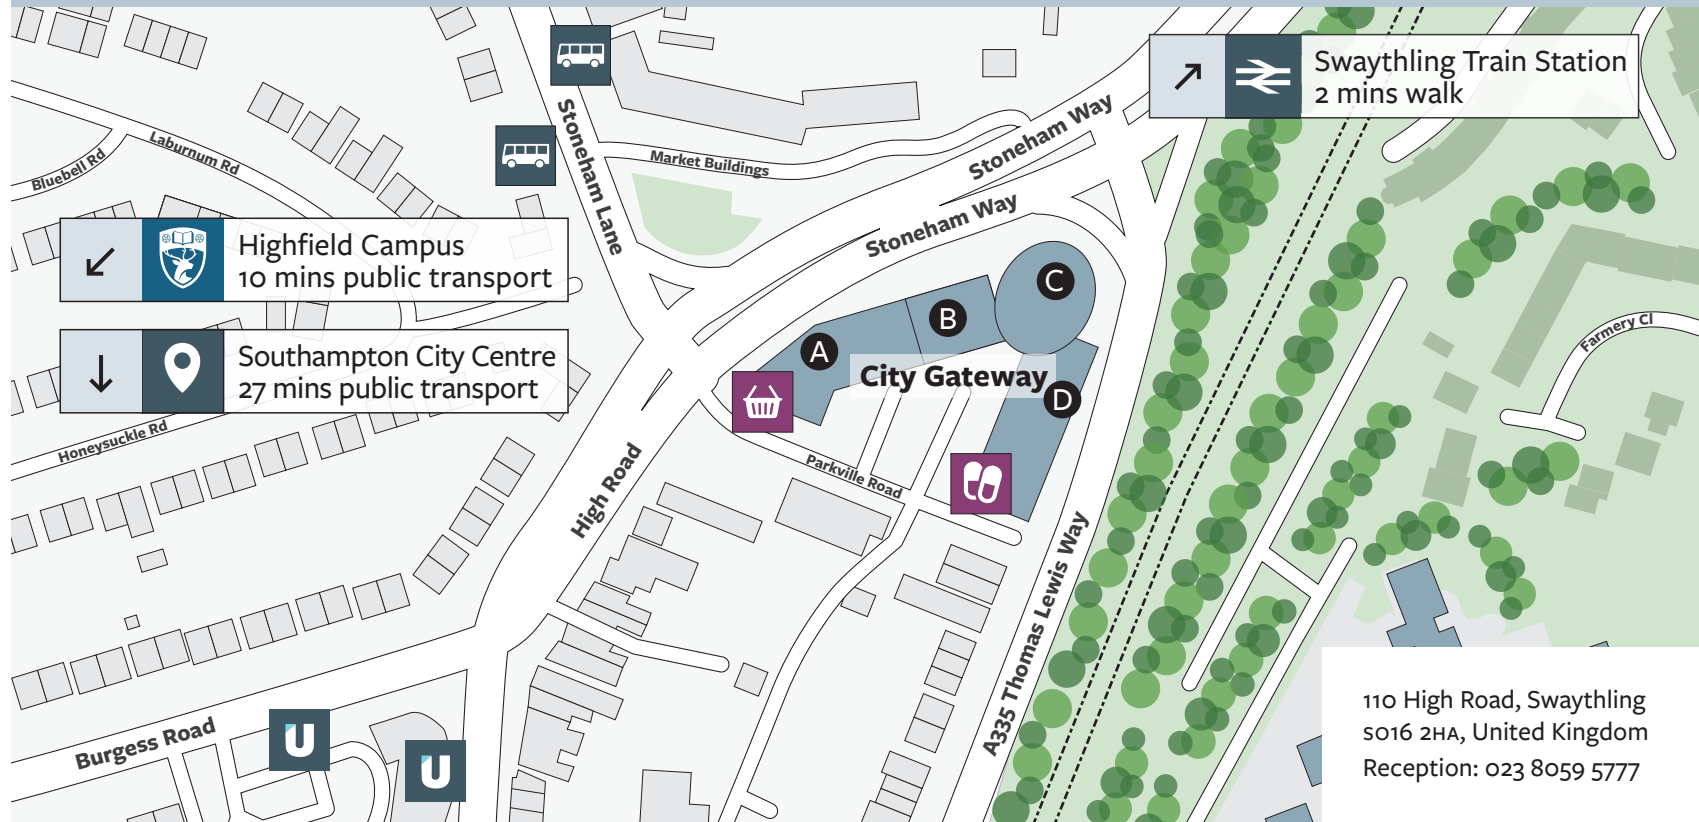

City Gateway Halls

Active & Social

-  Bike Store
-  Common Room

Facilities

-  Bin Store
-  Computers/Study Area
-  Laundry
-  Public Toilets
-  Reception
-  Pharmacy
-  Stoneham Lane Surgery
-  Shop

Transport

-  Bus Stop
-  Unilink Bus Stop
-  Train Station

110 High Road, Swaythling
SO16 2HA, United Kingdom
Reception: 023 8059 5777