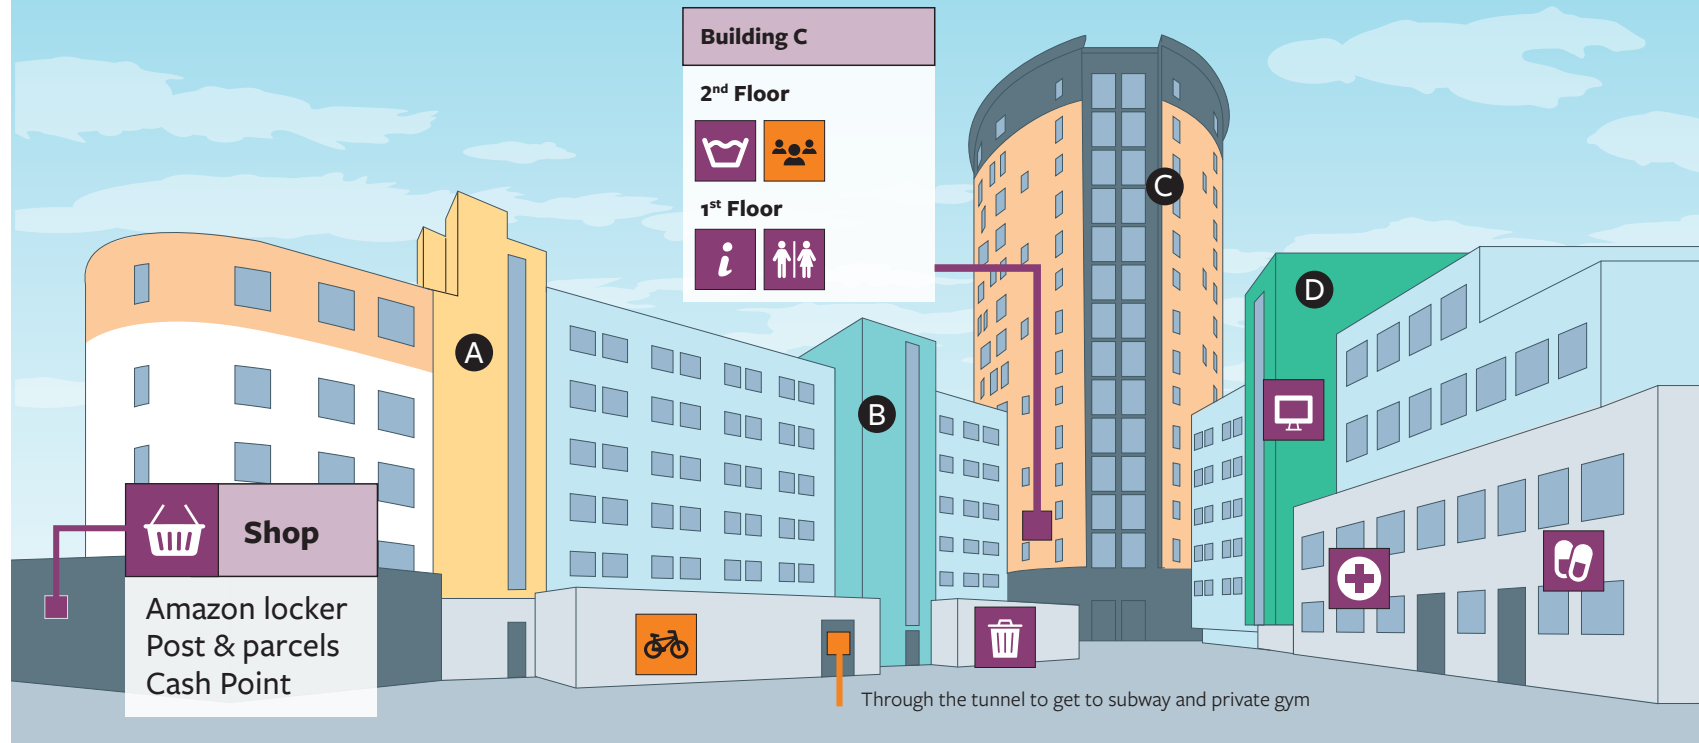

City Gateway Halls

Active & Social

- Bike Store
- Common Room

Facilities

- Bin Store
- Computers/Study Area
- Laundry
- Public Toilets
- Reception
- Pharmacy
- Stoneham Lane Surgery
- Shop

Transport

- Bus Stop
- Unilink Bus Stop
- Train Station

110 High Road, Swaythling
SO16 2HA, United Kingdom
Reception: 023 8059 5777