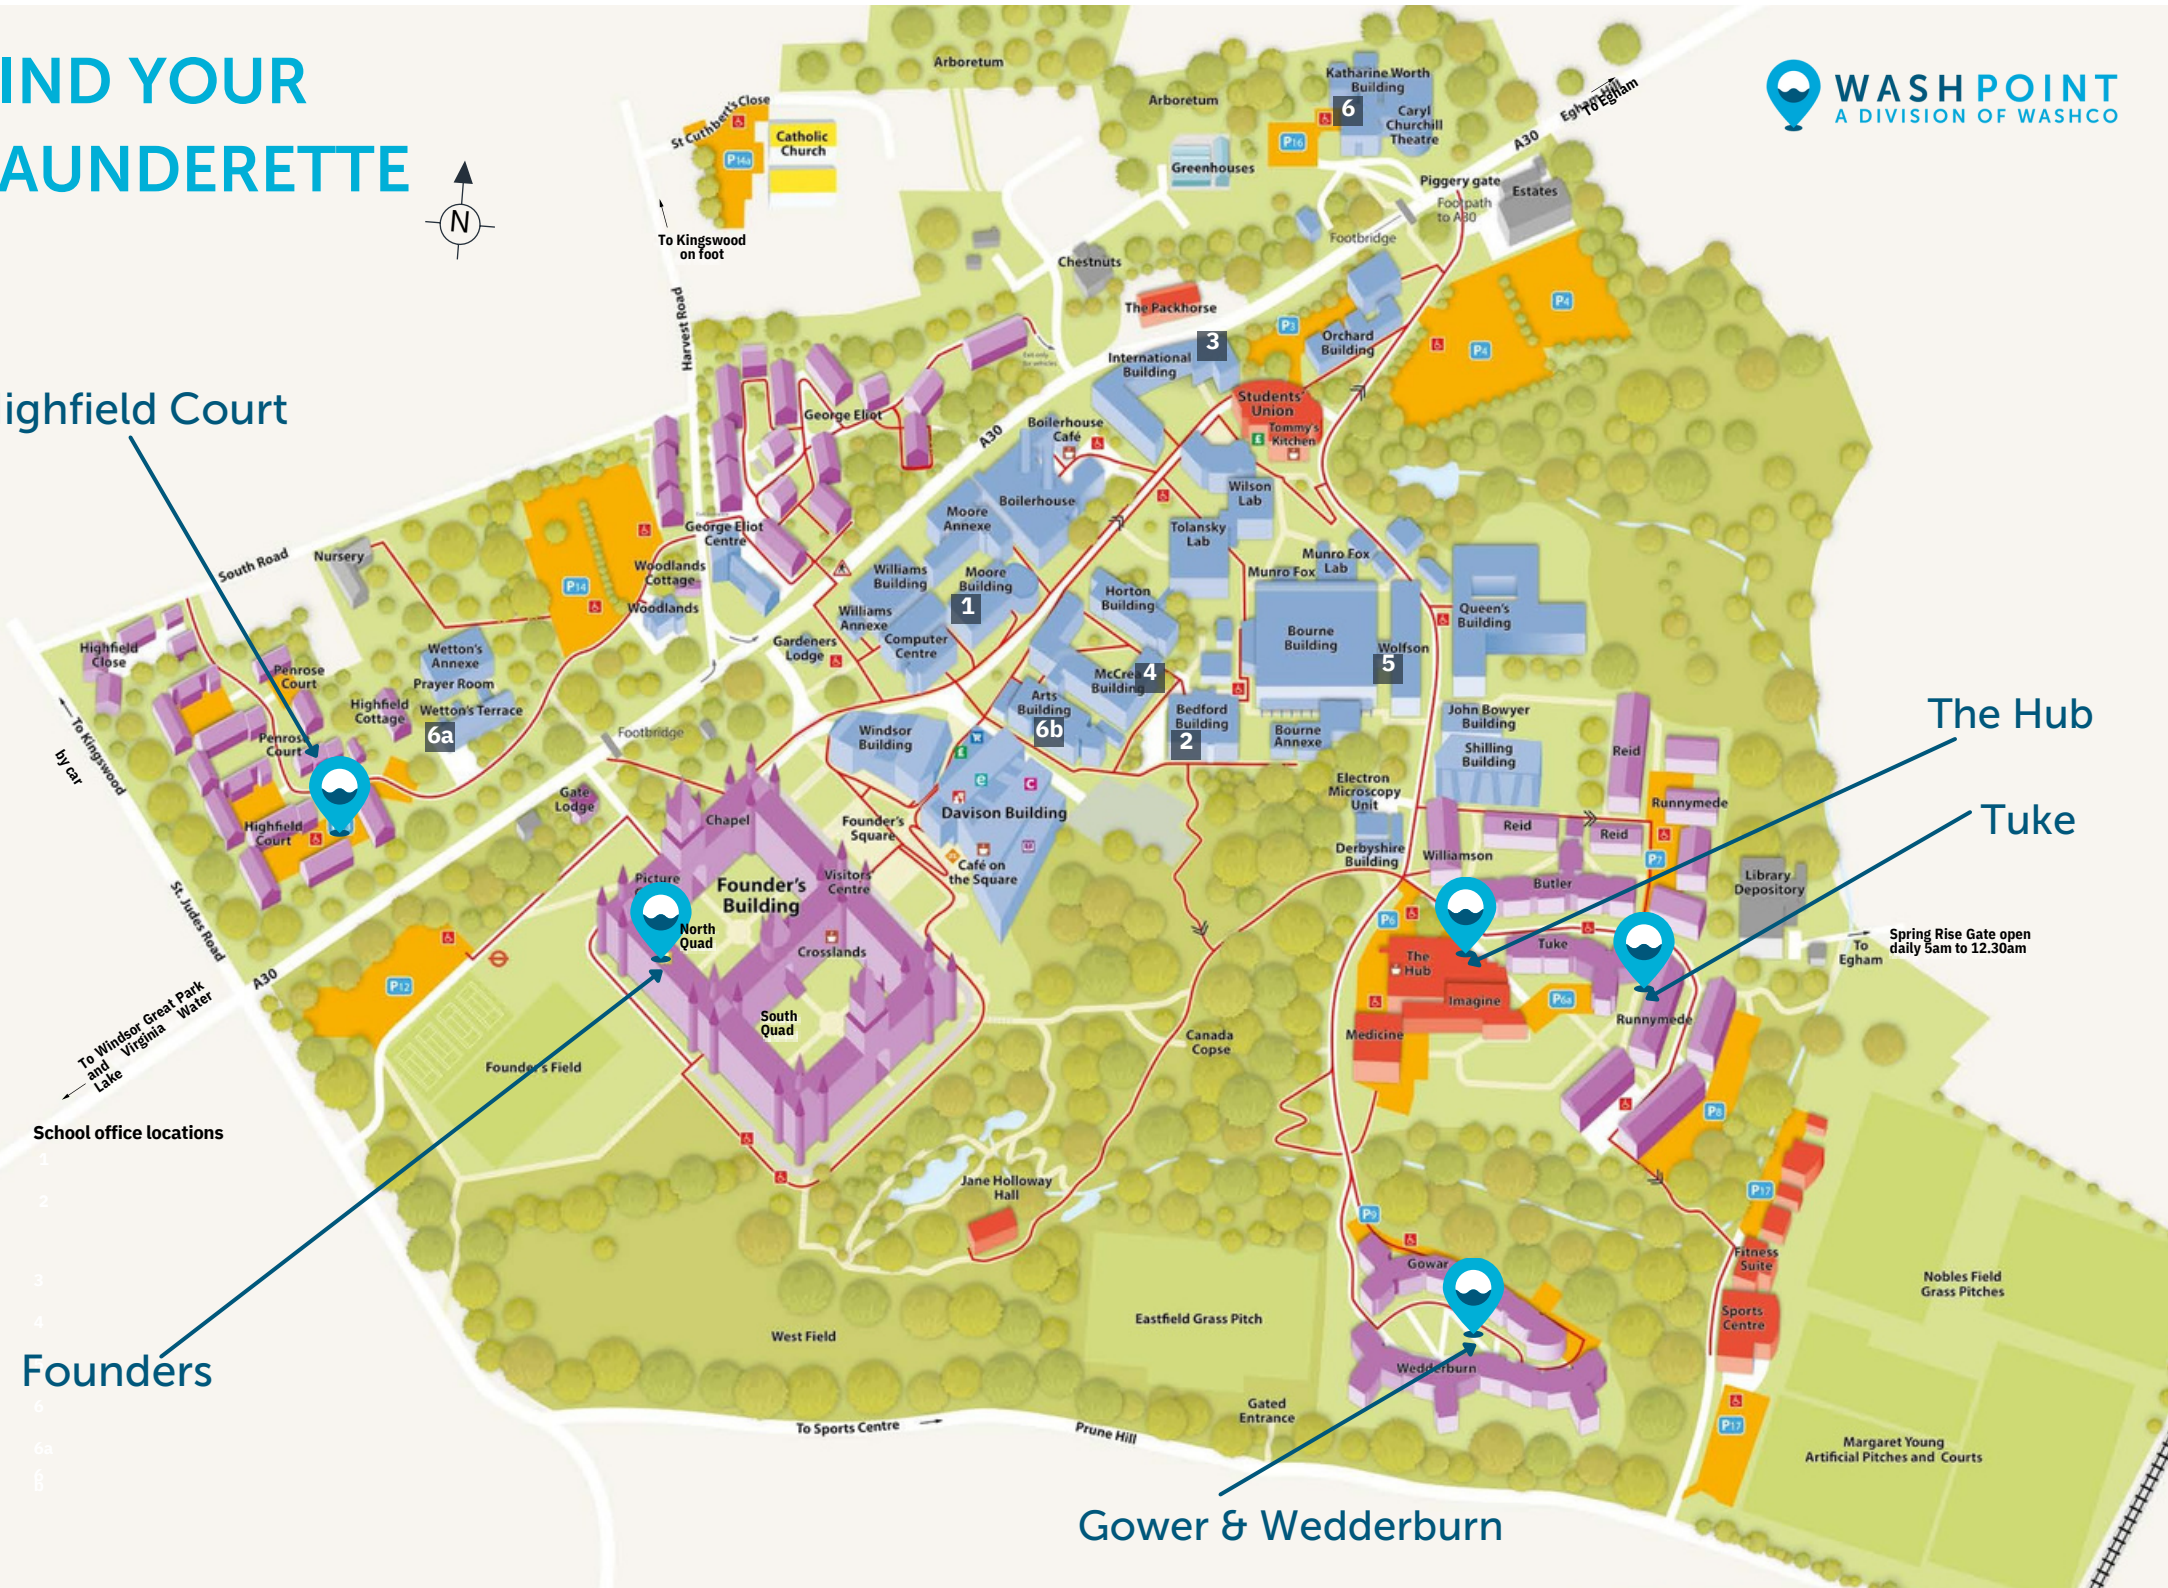

FIND YOUR LAUNDERETTE

Highfield Court

The Hub

Tuke

School office locations

Founders

Gower & Wedderburn

- 1
- 2
- 3
- 4
- 6
- 6a
- 8

Spring Rise Gate open daily 5am to 12.30am